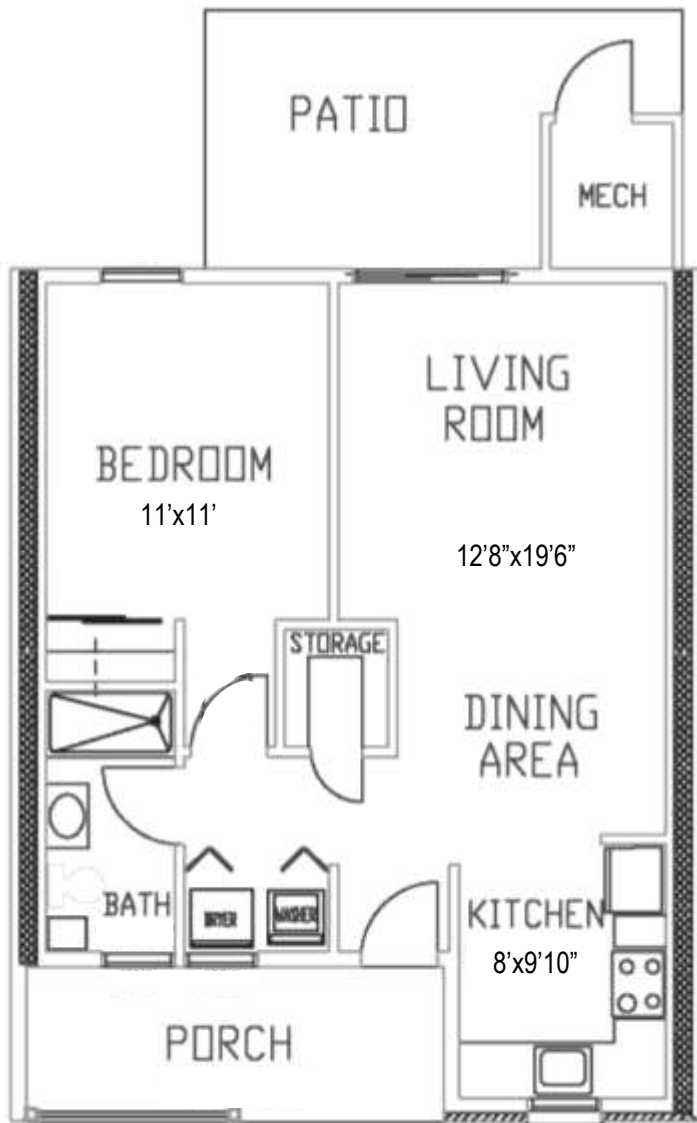

Cottage

CHATEAU

1 Bedroom, 1 Bathroom

All Homes Include:
Refrigerator, Stove, Microwave, Dishwasher,
Garbage Disposal, Washer, Dryer

Pricing:

\$130,500 to \$136,500

*(Price variation dependent upon
patio enclosure)*

(Living Space 730 SF)

*NOTE: Floor plans shown are not to scale and
indicate approximate square footage*