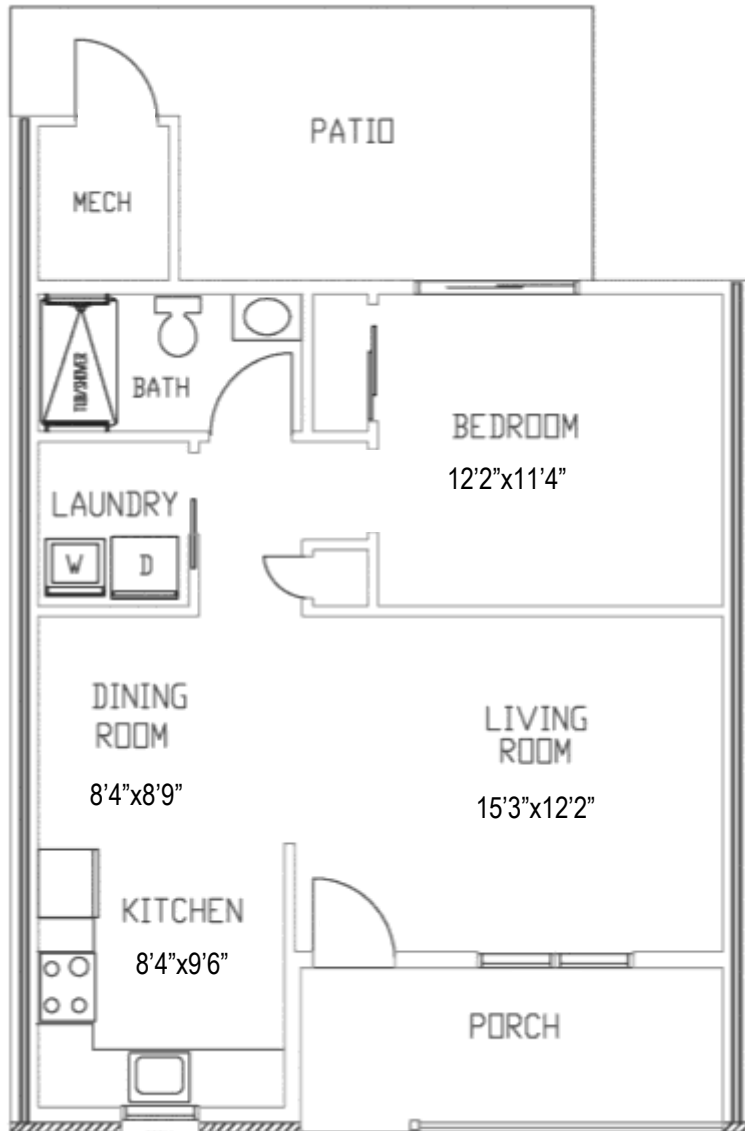

Cottage

## 1 Bedroom, 1 Bathroom

**All Homes Include:**  
Refrigerator, Stove, Microwave, Dishwasher,  
Garbage Disposal, Washer, Dryer

*(Living Space 715 SF)*

*NOTE: Floor plans shown are not to scale and  
indicate approximate square footage*