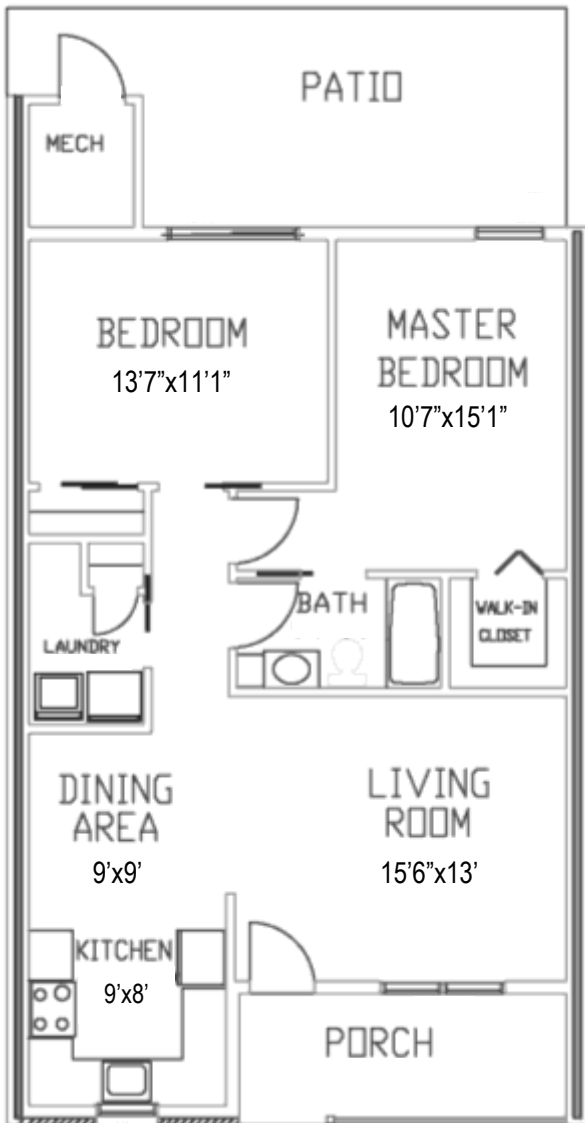

Cottage

HIGHLAND II

2 Bedroom, 1 Bathroom

All Homes Include:
Refrigerator, Stove, Microwave, Dishwasher,
Garbage Disposal, Washer, Dryer

Pricing:

\$144,000 to \$152,500
Homes with Garage, add \$17,000

*(Price variation dependent upon
patio enclosure, 1/2 bath, garage)*

*(Living Space 870 SF
Garage 230 SF)*

*NOTE: Floor plans shown are not to scale and
indicate approximate square footage*