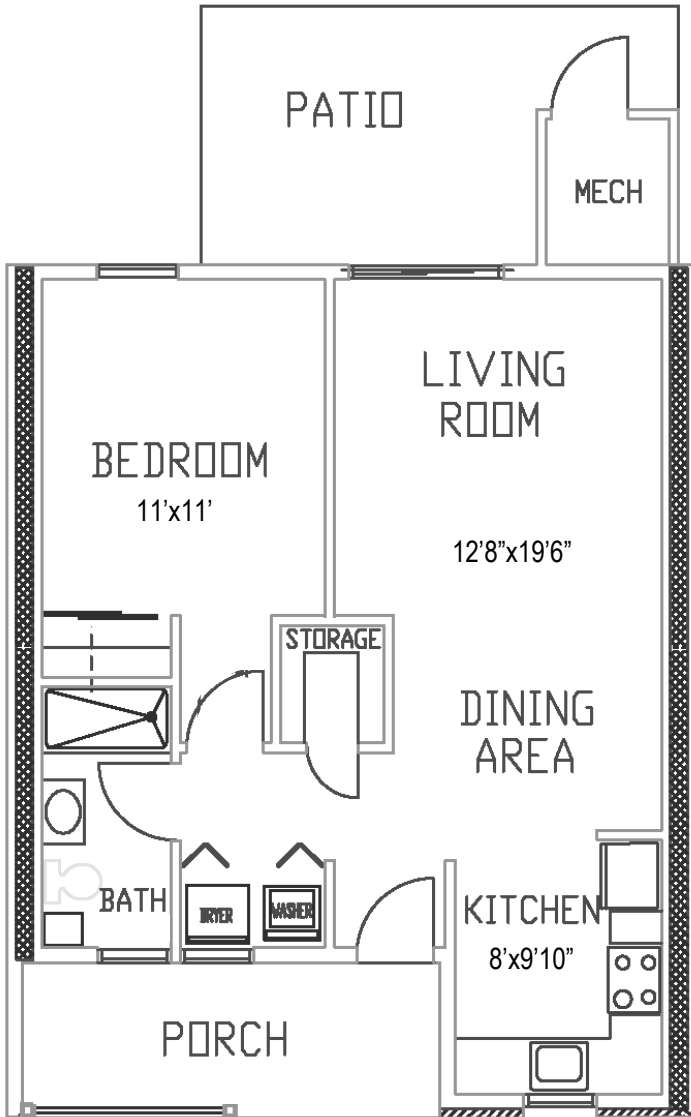

Cottage

CHATEAU

1 Bedroom, 1 Bathroom

NOTE: Floor plans shown are not to scale and indicate approximate square footage

(Living Space 730 SF)

All Homes Include:

Refrigerator, Stove, Microwave, Dishwasher, Garbage Disposal, Washer, Dryer